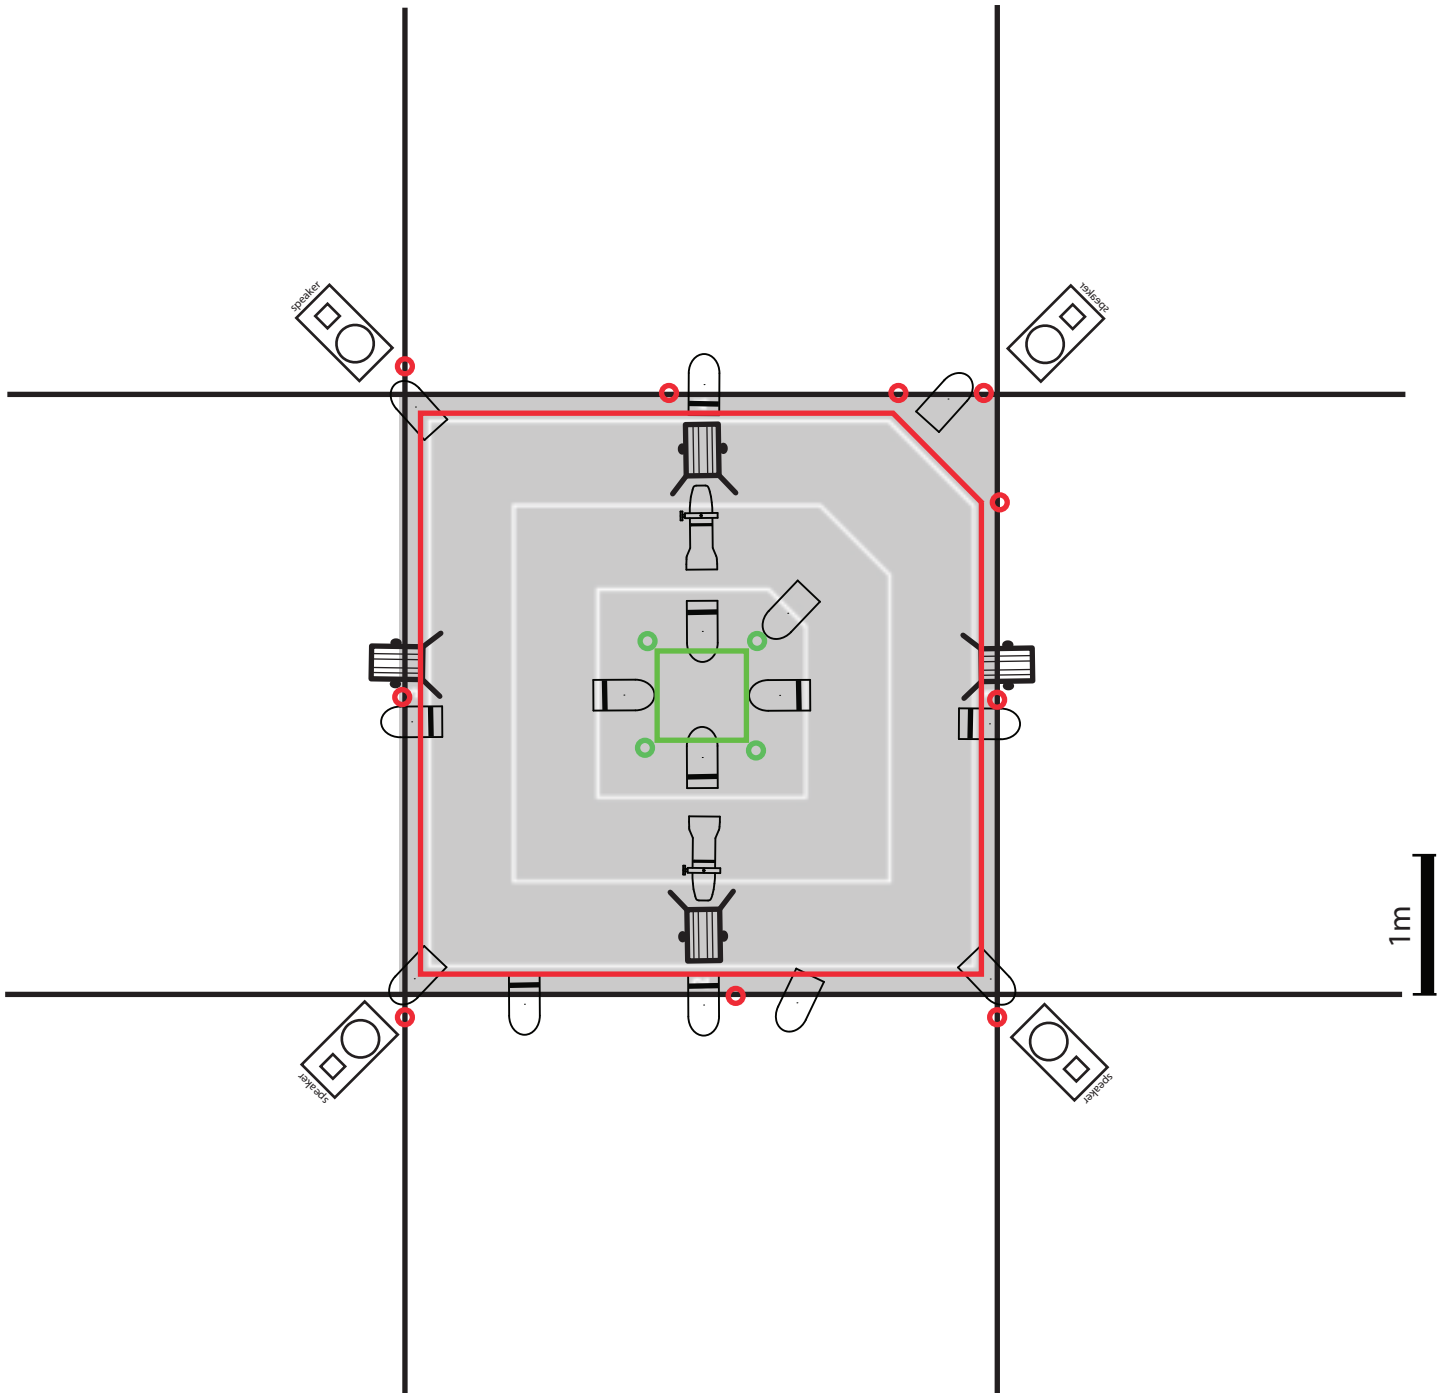

And Who Is Useless Now

Ondřej Holba

light plot

legend

PC 1000W 4x

PAR 64
CP61

6x

Aluminium LED light construction
4x4 meters, 10 kg, 3,8 m above the floor

Wooden LED light construction
0,5x0,5 meters, 3 kg, 3,8 m above the floor

Suspension points

ETC S4 36°
750 W 2x

PAR 64
CP62

9x

MARTIN HAMOUZ
hamouz.m@gmail.com
+420 733 364 922